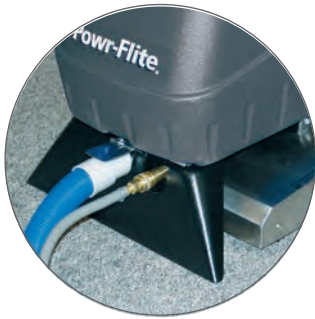

## FOR MAXIMUM AGITATION

PFX900S 簡潔流暢設計提供操作者輕鬆快速清潔  
高密度聚乙烯材質機體結構設計,耐碰壁,強酸,鹼不腐蝕  
搭載浮動式清洗滾刷,不須擔心因刷壓大損壞地毯材質  
搭載1300/r.p.m.清洗馬達可輕易清潔地毯深部污垢  
搭載100/p.s.i.強力出水幫浦更徹底地毯纖維污垢

輕易,快速安裝外加配備

- 簡潔,堅實符合人體工學機體設計,操作,移動,皆方便
- 滾刷,出水幫浦,吸水馬達,皆採獨立開關系統設計,節約能源,操作更安全,簡便
- 配備18" 浮動性滾刷,清潔效率更佳及19" 寬金屬材質前回收吸嘴,貼觸性佳,回吸污水效率高,且堅固耐用
- 高密度聚乙烯機體結構,耐碰撞,永不腐蝕
- 搭載三層風碟專業用吸水馬達,吸水效率佳,地毯快速乾淨
- 體積尺寸: 38"L x 19"W x 36"H

選購配件組  
#PFX900S/NS

配備多排V形清潔滾刷,輕易清潔地毯  
污垢並有效梳理地毯纖維  
不鏽鋼材質滾刷護座堅固耐用

Self-contained extractors offer quick and easy cleaning. For convenience you can't get any easier than a Powr-Flite self-contained extractor. You get maximum productivity with the added flexibility of attaching additional tools for cleaning spots, stairs and upholstery. These extractors are great for tight areas where maneuverability is a problem.

The PFX900S provides superior cleaning power with a floating brush head that maximizes agitation and leaves the carpet cleaner. You never have to worry that you don't have the brush at the proper level – it needs no adjustment. The powerful 1300 RPM chevron style brush agitates and removes soil other self-contained extractors leave behind. Solution is delivered at 100 p.s.i. through two spray jets for even application.